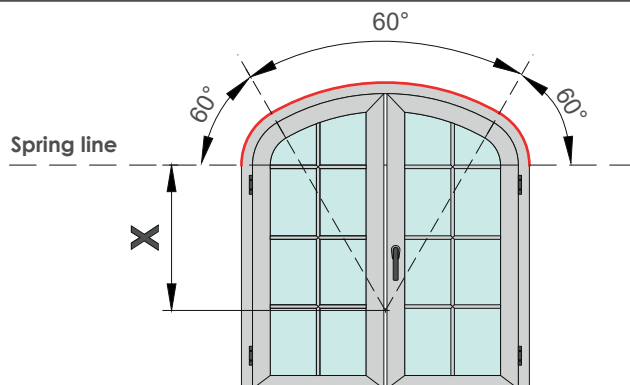

Lowered Arch

Symmetrical ARC (circular sector) that **has its center below** the spring line

Semicircular Arch

The **center** of the ARCH **coincides** with the spring line

Carpanel Arch

(Three-centred arch windows)

It is built with **three circular sectors, 60°** wide.

Bull's-eye window

Circular window, is a type of window that has a **round shape** and resembles a porthole or a ship window.