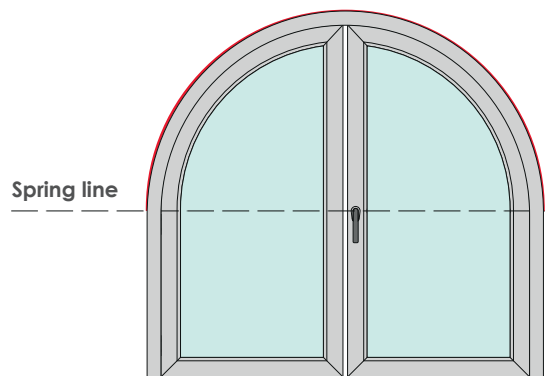

Lowered Arch

Symmetrical ARC (circular sector) that **has its center below** the spring line

Semicircular Arch

The **center** of the ARCH **coincides** with the spring line

Carpanel Arch

(Three-centred arch windows)

It is built with **three circular sectors, 60°** wide.

Bull's-eye window

Circular window, is a type of window that has a **round shape** and resembles a porthole or a ship window.